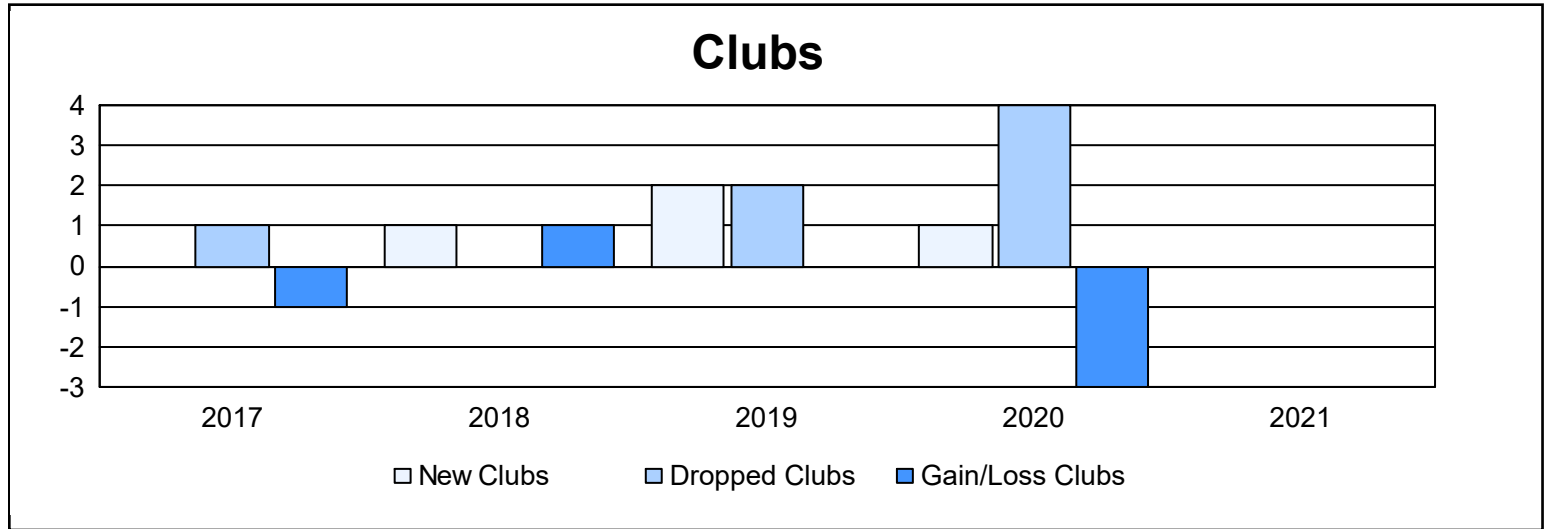

Year	New Clubs	Dropped Clubs	Gain/ Loss Clubs	New Members	Charter Members	Reinstate Members	Transfer Members	Total Member Added	Total Members Dropped	Gain/ Loss Members
2016-2017	0	1	-1	62	3	10	2	77	161	-84
2017-2018	1	0	1	29	32	2	0	63	106	-43
2018-2019	2	2	0	131	52	2	1	186	179	7
2019-2020	1	4	-3	75	24	1	4	104	134	-30
2020-2021	0	0	0	86	2	3	0	91	81	10
<b>Average</b>	<b>1</b>	<b>1</b>	<b>-1</b>	<b>77</b>	<b>23</b>	<b>4</b>	<b>1</b>	<b>104</b>	<b>132</b>	<b>-28</b>

### Membership Composition June 2021 Cumulative