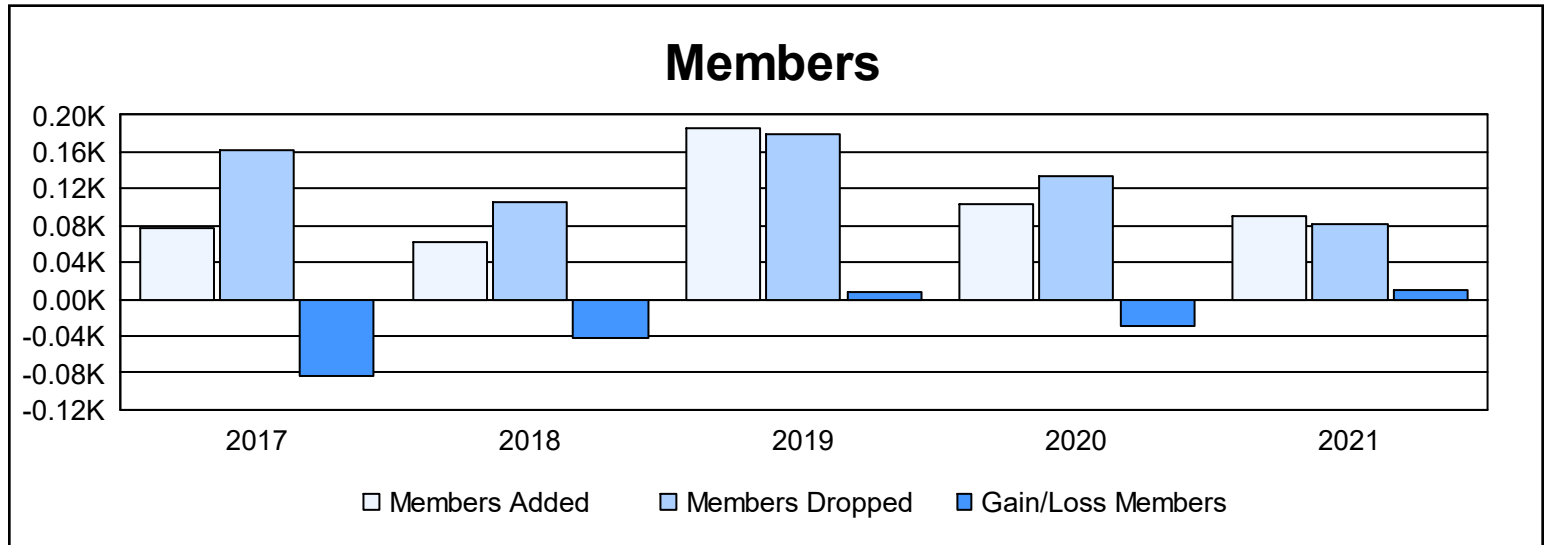

Year	New Clubs	Dropped Clubs	Gain/ Loss Clubs	New Members	Charter Members	Reinstate Members	Transfer Members	Total Member Added	Total Members Dropped	Gain/ Loss Members
2016-2017	0	1	-1	62	3	10	2	77	161	-84
2017-2018	1	0	1	29	32	2	0	63	106	-43
2018-2019	2	2	0	131	52	2	1	186	179	7
2019-2020	1	4	-3	75	24	1	4	104	134	-30
2020-2021	0	0	0	86	2	3	0	91	81	10
<b>Average</b>	<b>1</b>	<b>1</b>	<b>-1</b>	<b>77</b>	<b>23</b>	<b>4</b>	<b>1</b>	<b>104</b>	<b>132</b>	<b>-28</b>

### Membership Composition June 2021 Cumulative