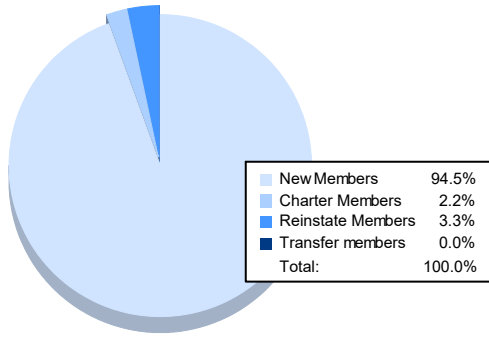

Year	New Clubs	Dropped Clubs	Gain/ Loss Clubs	New Members	Charter Members	Reinstate Members	Transfer Members	Total Member Added	Total Members Dropped	Gain/ Loss Members
2016-2017	0	1	-1	62	3	10	2	77	161	-84
2017-2018	1	0	1	29	32	2	0	63	106	-43
2018-2019	2	2	0	131	52	2	1	186	179	7
2019-2020	1	4	-3	75	24	1	4	104	134	-30
2020-2021	0	0	0	86	2	3	0	91	81	10
<b>Average</b>	<b>1</b>	<b>1</b>	<b>-1</b>	<b>77</b>	<b>23</b>	<b>4</b>	<b>1</b>	<b>104</b>	<b>132</b>	<b>-28</b>

### Membership Composition June 2021 Cumulative